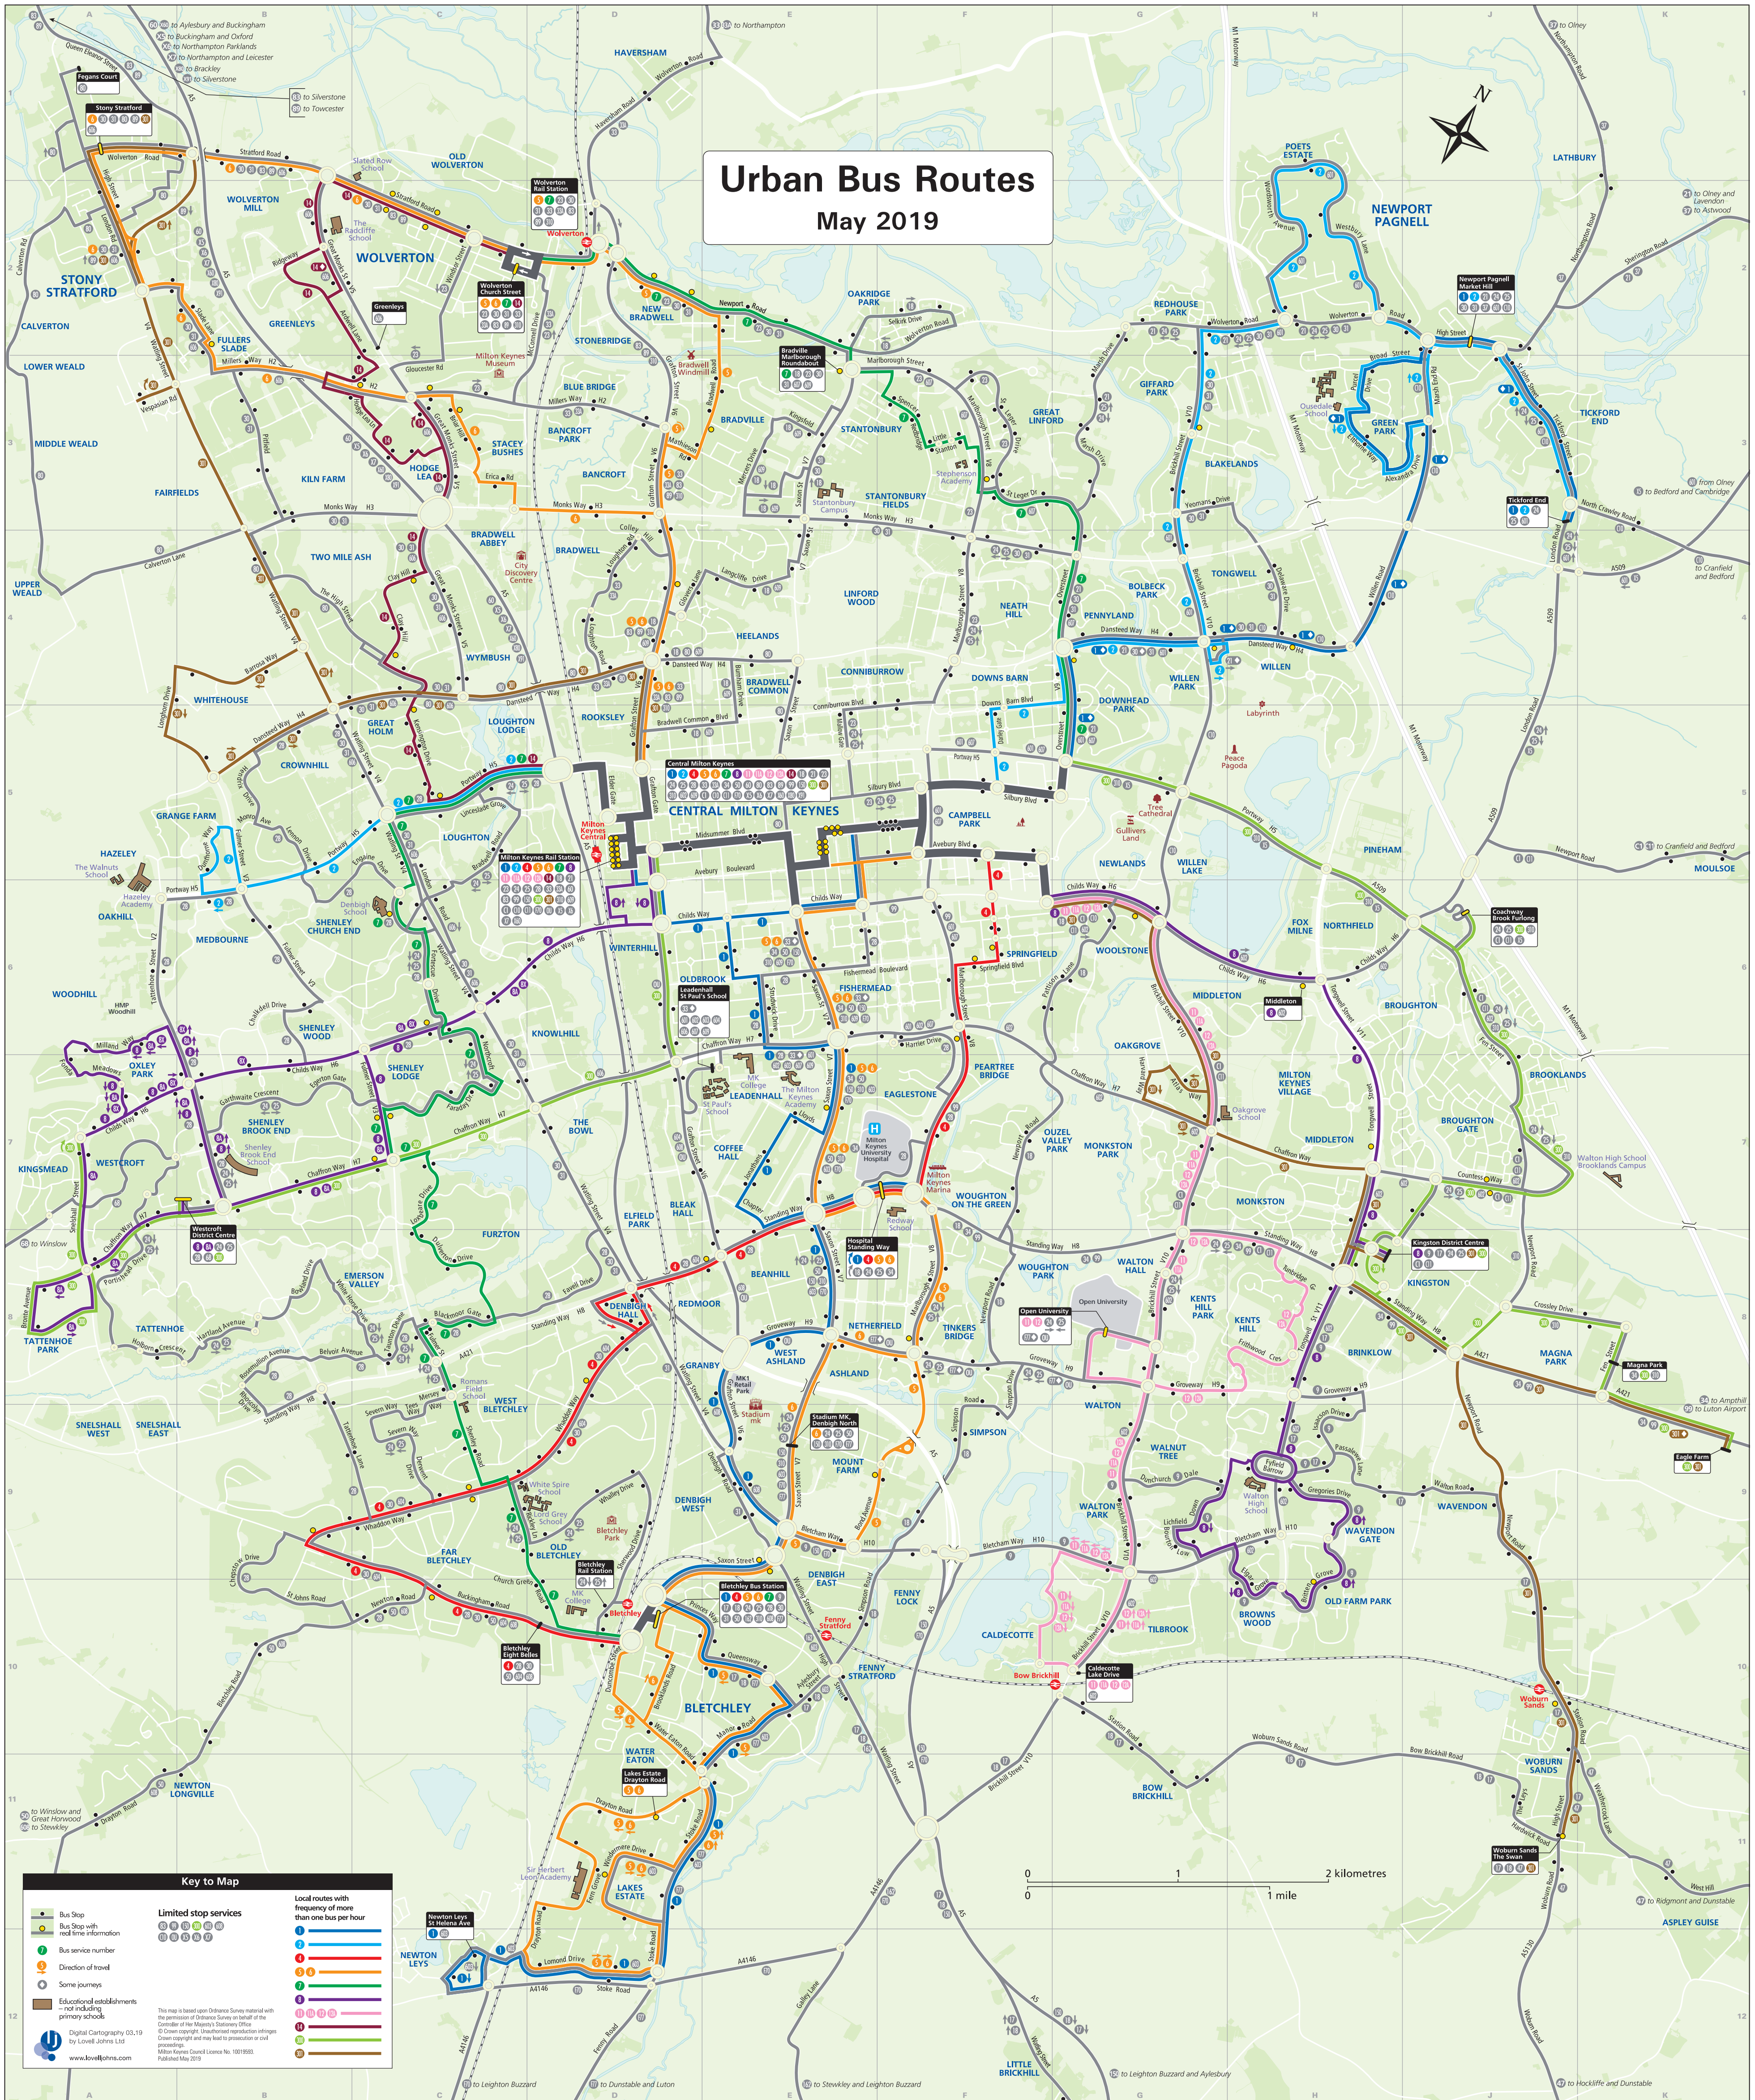

MILTON KEYNES BUS ROUTES MAP

Urban Bus Routes May 2019

INDEX TO PLACES SERVED

Grid	Destination	Service	Grid	Destination	Service	Grid	Destination	Service	Grid	Destination	Service	Grid	Destination	Service
E8	Ashland	1, 5, 6, 24, 25, 150, 310, F70	E7	Coachway	24, 25, 300, 310, C1, C11, X5	D3	Haversham	33/33A	H2	Poets Estate	2, 601	G9	Walnut Tree	8, 9, 11/11A, 12/12A, 17, 602
D3	Bancroft	5, 6, 33/33A, 89, 310	J6	Coffee Hall	33/33A	H1	Haversham	33/33A	G2	Redhouse Park	2, 21, 24, 25, 30, 31, 601	G8	Walton	11/11A, 12/12A, 602, F77, OU
E8	Beanhill	1, 4, 24, 25, 28, 50, 150, 310, F70	E4	Conniburrow	23, 24, 25, 80	E4	Heelands	5, 6, 18, 33, 33A, 80, 89, 310, 609	D5	Rooksley	5, 6, 18, 33/33A, 80, 89, 301, 310, 609	G9	Walton Park	9, 11/11A, 12/12A, 17, 602
G3	Blakelands	2, 21, 24, 25, 30, 31, 601	B5	Crownhill	2, 28, 30, 31, 301, 606	C3	Hodge Lea	6, 14, 606	D7	Shenley Church End	8, 24, 25, 28, 300	D11	Water Eaton	1, 5, 6, 603, F77
D7	Bleak Hall	2, 21, 24, 25, 30, 31, 601	E10	Denbigh East	5, 6, 9, 17, 18, 150, F70	G8	Kent Hill	8, 9, 12/12A, 17, 24, 25, 602	B6	Shenley Lodge	7, 8, 24, 25, 28, 30, 31, 606	J9	Wavendon	17, 301
D10	Bletchley	1, 4, 5, 6, 7, 9, 17, 18, 24, 25, 28, 30, 31, 50, 162, 310, 608, F77	F4	Downhead Park	1, 2, 7, 21, 30, 31, 601, 607	A7	Kingsmead	8	H9	Wavendon Gate	4, 7, 24, 25, 28, 604	C8	West Bletchley	4, 7, 24, 25, 28, 30, 604
D3	Blue Bridge	33/33A	G8	Kiln Farm	6, 30, 31, 34	H6	Kingsthorpe	8, 30, 31, 606	A7	Whitehouse	28, 301	H4	Willen	1, 2, 21, 30, 31
G4	Bolbeck Park	1, 2, 21, 30, 31, 601	F7	Eaglestone	1, 4, 5, 6, 18, 28, 34, 50, 150, 310, 601, F70	D11	Knowhill	150, 310, 601, F70	G6	Willen Lake	8, 11/11A, 12/12A, 300, 602			
E3	Bradville	5, 7, 18, 23, 30, 31, 33/33A, 310, 607, 609	D7	Kingston	8, 9, 17, 24, 25, 34, 99, 300, 301, C1, C11	E9	Denbigh West	1, 2, 7, 21, 30, 31, 601, 607	G4	Willen Park	1, 2, 21, 30, 31, 310, 601			
D4	Bradwell	5, 6, 18, 33/33A, 80, 89, 301, 310, 609	E11	Lakes Estate	1, 5, 6, 603, F77	G4	Downs Barn	7, 28, 30, 31	D6	Winterhill	300			
E4	Bradwell Common	5, 6, 18, 23, 33/33A, 89, 301, 310, 609	D7	Leadenhall	1, 5, 6, 603, F77	H7	Middletown/MK Village	8, 24, 25, 28, 300	H10	Woburn Sands	17, 18, 47, 301			
H8	Brinklow	8, 9, 17, 34, 300, 301, 602	E4	Linford Wood	18, 23, 24, 25, 30, 31, 609	E10	Fenny Stratford	1, 5, 17, 18, 603	C3	Stadium MK (MK Dons FC)	6, 14, 23, 606			
J6	Broughton	8, 24, 25, 300, 602, C1, C11	F12	Little Brickhill	17, 18	C5	Loughton	4, 5, 6, 28, 34, 50, 150, 310, 601, 602, 609, F70	E8	Open University	11/11A, 12, 24, 25, F77, OU			
J7	Broughton Gate	24, 25, 300, 310, 602, C1, C11	H6	Magnolia Park	34, 300, 301, 310	J6	Coachway	2, 7, 8, 14, 24, 25, 28, 30, 31, 606	A7	Oxley Park	8, 28			
H10	Browns Wood	8, 9, 602	J8	Medbourne	34, 300, 301, 310	B6	Fullers Slade	6, 30, 31, 606	F7	Peartree Bridge	4, 28			
F10	Caldecotte	9, 11/11A, 12/12A, 602	H7	Middletown/MK Village	8, 11/11A, 12/12A, 300, 301, 310, 602, C1, C11	C8	Furzon	1, 5, 17, 18, 603	A8	Tattenhoe Park	1, 2, 24, 25, 601, C10			
F5	Campbell Park	1, 2, 4, 7, 8, 11/11A, 12/12A, 18, 21, 300, 301, 310, 602, C1, C10, C11	H7	Middletown/MK Village	8, 11/11A, 12/12A, 300, 301, 310, 602, C1, C11	H6	Fox Milne	8, 602	G3	Tickford End	4, 7, 24, 25, 28, 30, 604			
E5	Central Milton Keynes	1, 2, 4, 5, 6, 7, 8, 11/11A, 12/12A, 14, 18, 21, 22, 24, 25, 28, 30/33A, 34, 50, 60, 80, 89, 150, 300, 301, 310, 602, 609, C1, C10, C11, F70, X5, X6, X7, X60, X80, X91	H6	Fox Milne	8, 602	C8	Furzon	1, 5, 17, 18, 603	J10	Tilbrook	11/11A, 12/12A, 602			
			H6	Fullers Slade	6, 30, 31, 606	C8	Furzon	1, 5, 17, 18, 603	F8	Tinkers Bridge	5, 6, 24, 25			
			C8	Furzon	1, 5, 17, 18, 603	C8	Furzon	1, 5, 17, 18, 603	H4	Tongwell	1, 2, 21, 30, 31			
			C8	Furzon	1, 5, 17, 18, 603	C8	Furzon	1, 5, 17, 18, 603	B4	Two Mile Ash	14, 30, 31, 80, 301, 606			
			C8	Furzon	1, 5, 17, 18, 603	C8	Furzon	1, 5, 17, 18, 603						