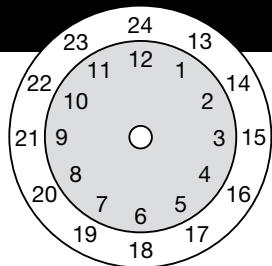

No service on other days or Public Holidays

16.07.11/v2

The 24 hour clock

All timings are shown in the 24 hour clock, for example:

0526 = 5.26am

1200 = 12 noon

2147 = 9.47pm

0804 = 8.04am