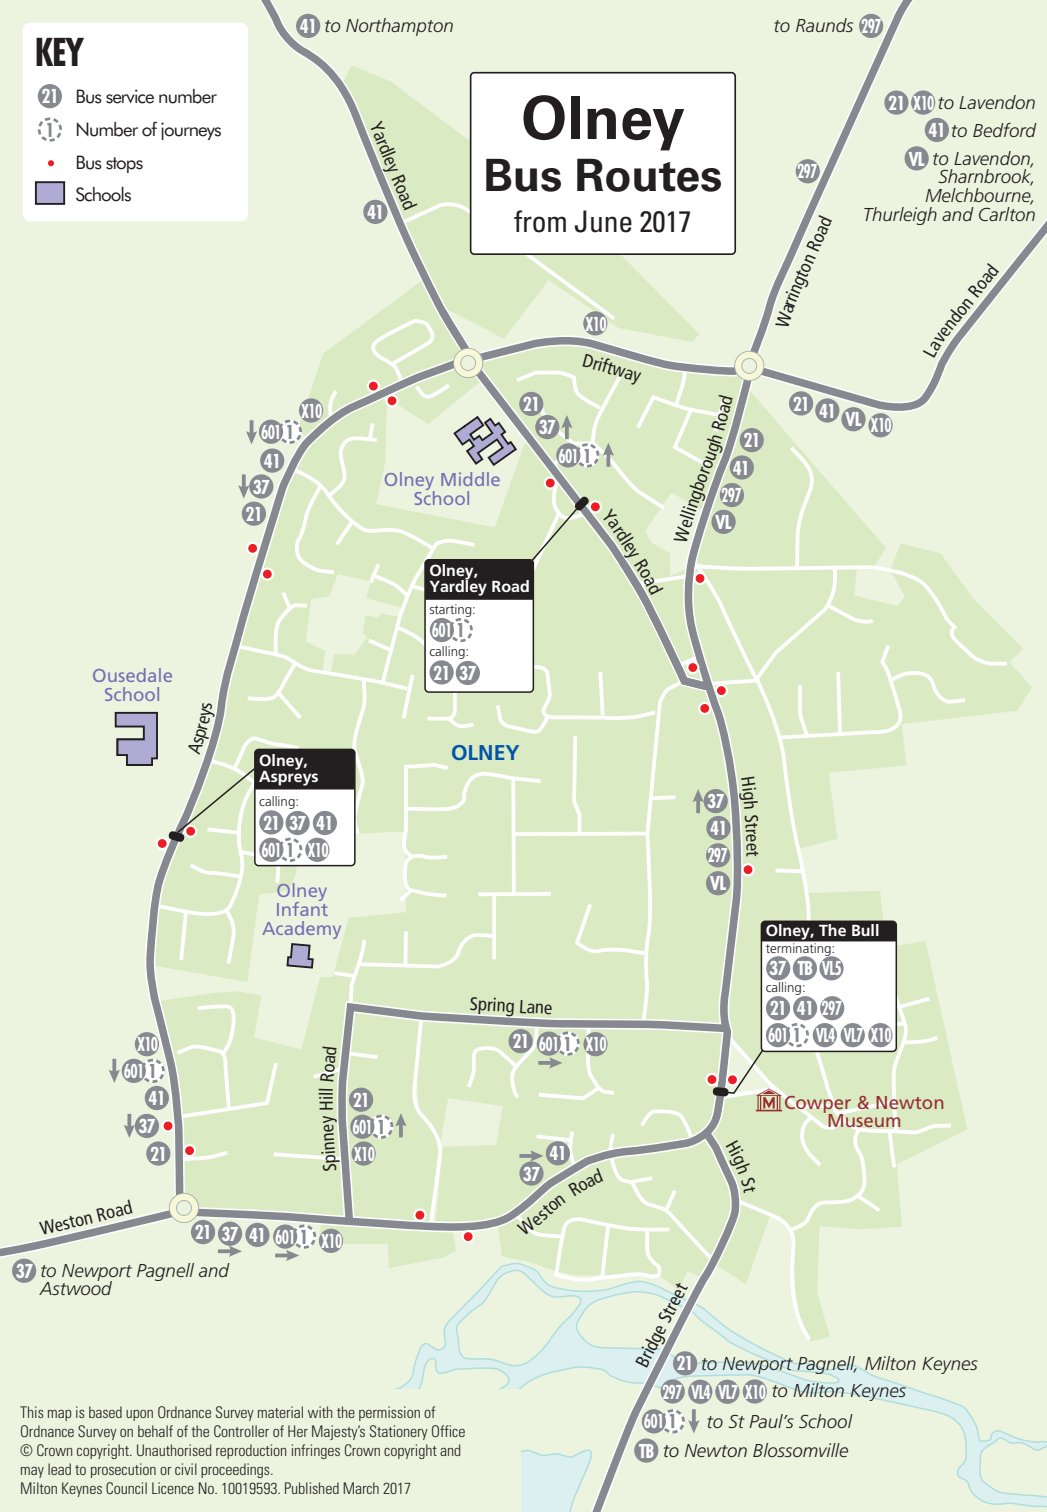

# KEY

- 21 Bus service number
- 601 Number of journeys
- Bus stops
- Schools

# Olney Bus Routes

from June 2017

**Olney, Yardley Road**  
 starting:  
 601, 1  
 calling:  
 21, 37

**Olney, Aspreys**  
 calling:  
 21, 37, 41  
 601, X10

**Olney, The Bull**  
 terminating:  
 37, TB, VLS  
 calling:  
 21, 41, 297  
 601, V4, V6, V7, X10

This map is based upon Ordnance Survey material with the permission of Ordnance Survey on behalf of the Controller of Her Majesty's Stationery Office © Crown copyright. Unauthorised reproduction infringes Crown copyright and may lead to prosecution or civil proceedings.  
 Milton Keynes Council Licence No. 10019593. Published March 2017