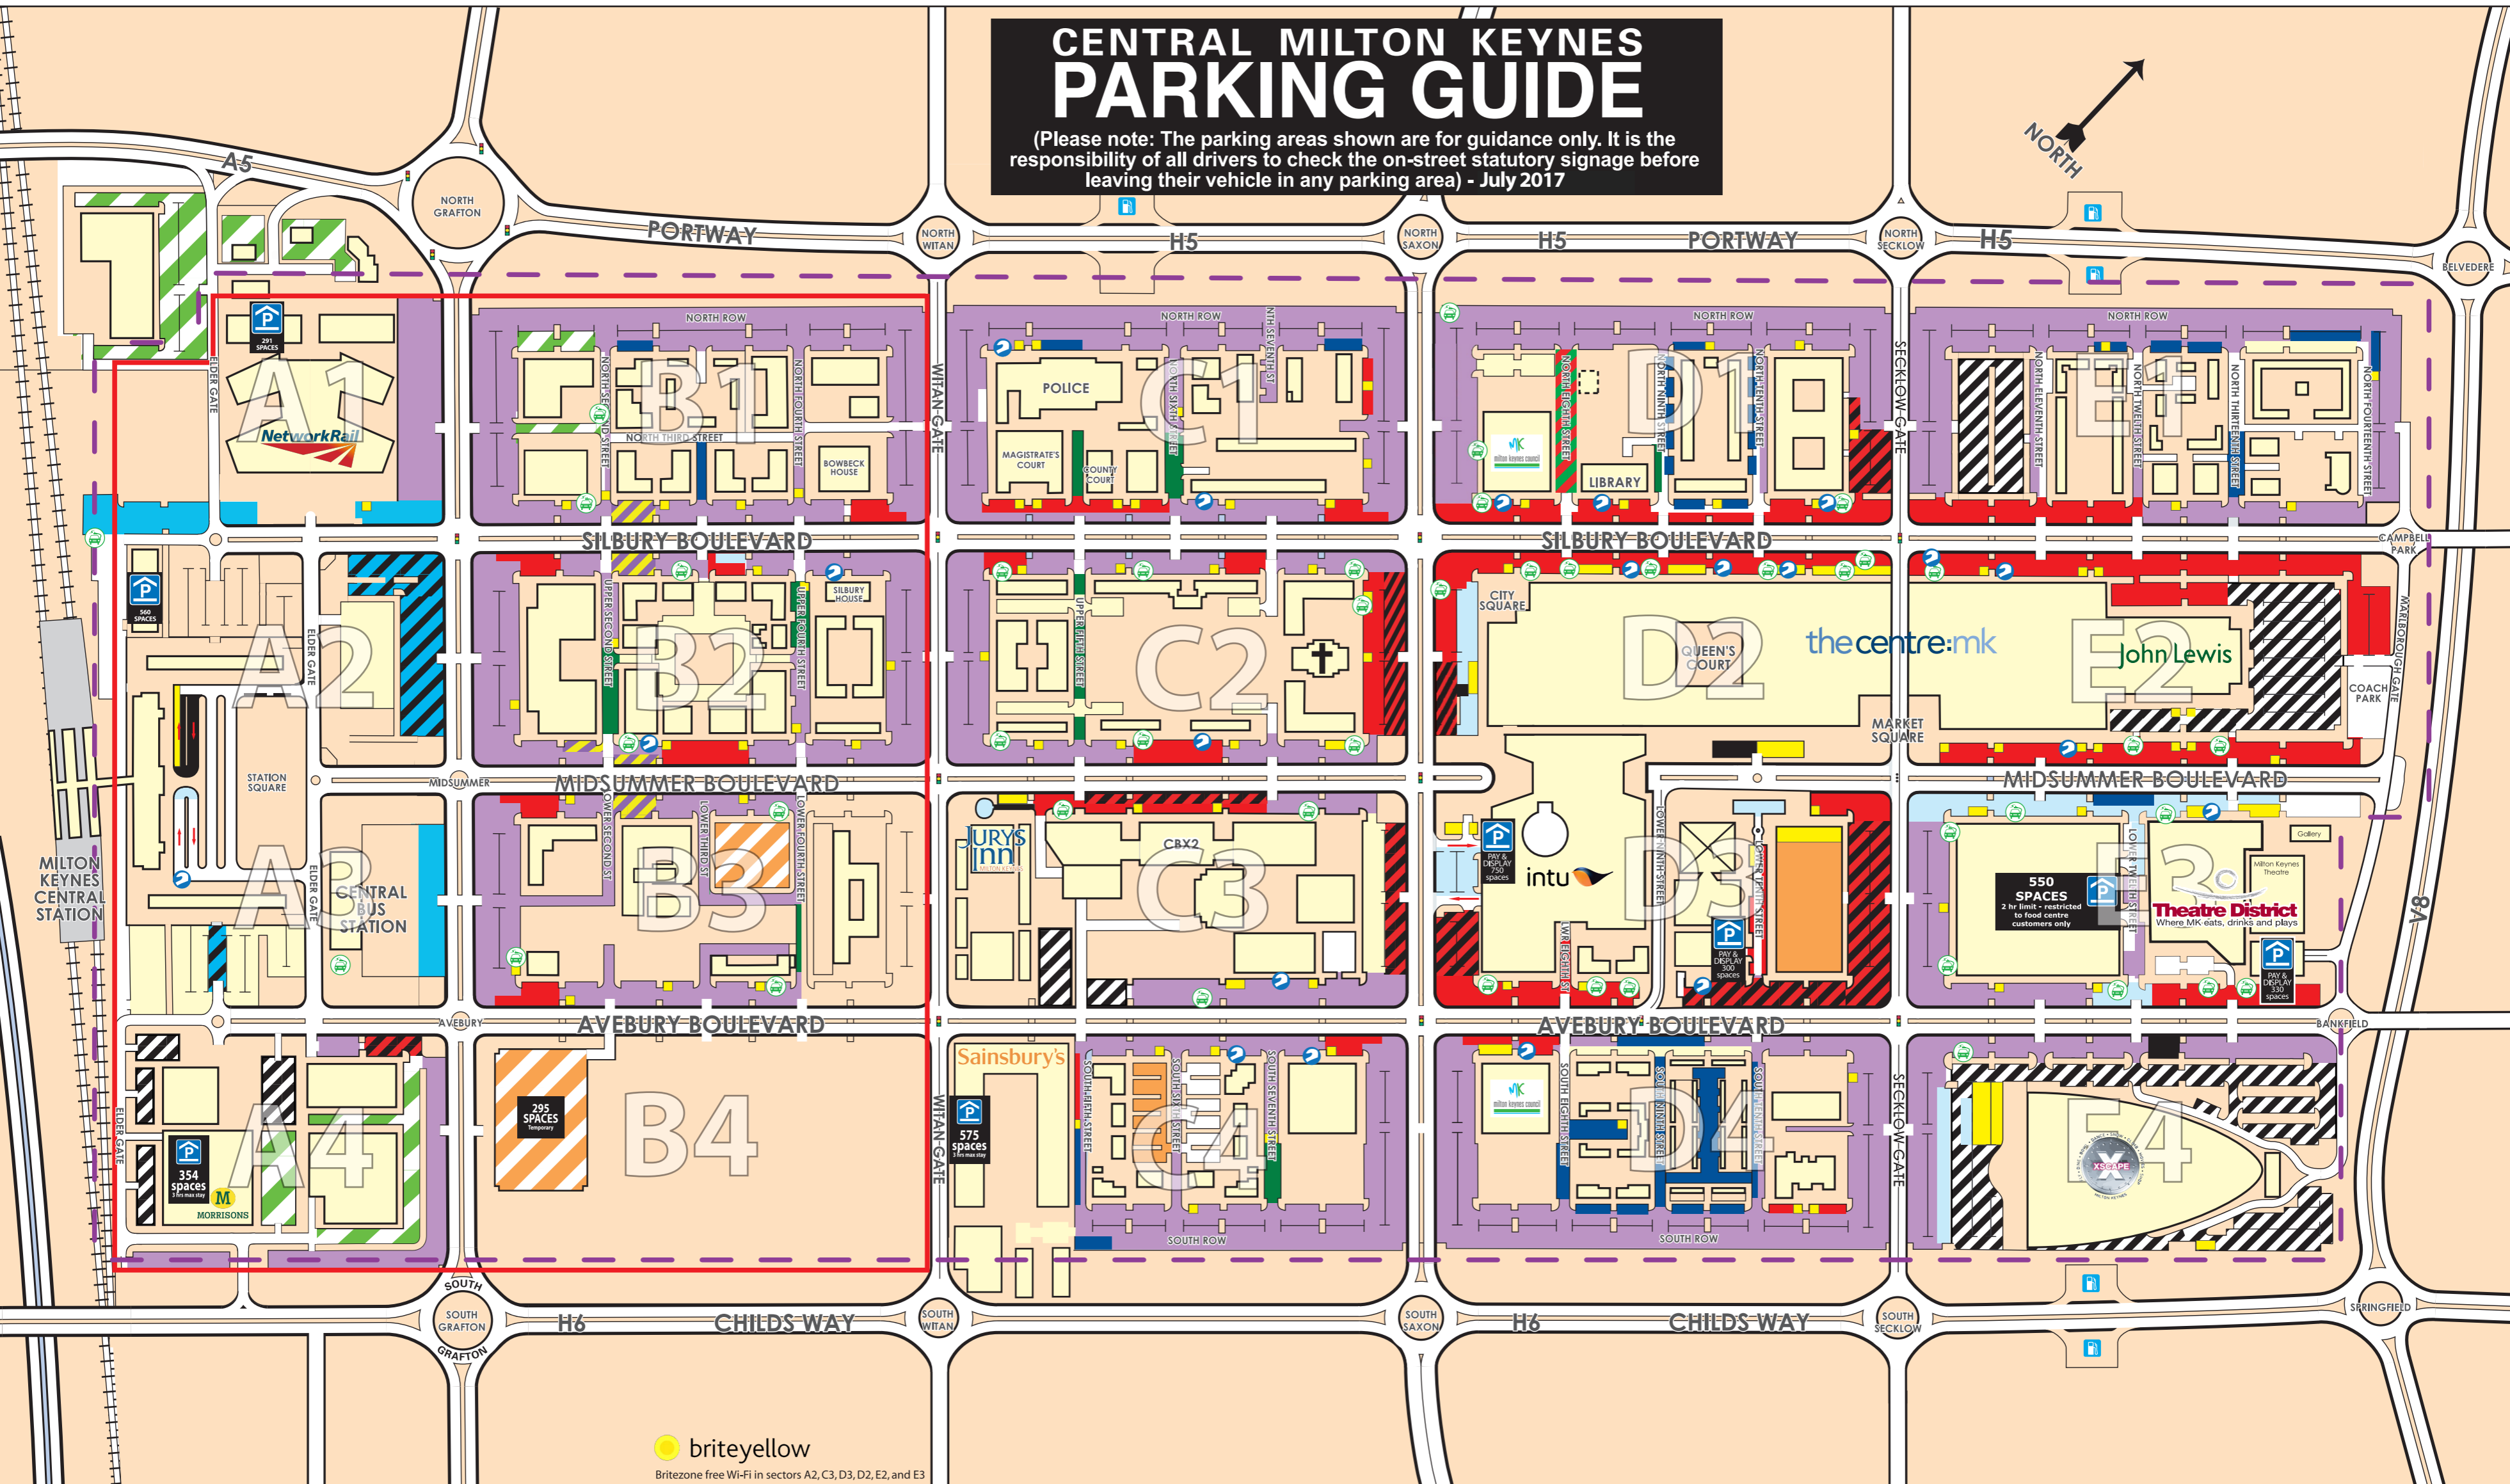

briteyellow  
Britezone free Wi-Fi in sectors A2, C3, D3, D2, E2, and E3

	<b>Premium tariff:</b> £2.00 per hour Pay & display OR Pay by phone 7am - 6pm, Mon to Sun		<b>Long stay tariff £10.00</b> all day Pay & display OR Pay by phone OR Permit holders: <b>CO, CS</b> 7am - 6pm, Mon to Sun		<b>Off Street Standard Tariff Car Park</b> 7am - 6pm, Mon to Sun £0.50 per hour Pay & Display OR Pay by Mobile Phone No Permits or Scratchcards		<b>Premium tariff and Peak Permit Parking</b> Pay & display OR Pay by phone £2.00 per hour (7am-6pm, Mon to Sun) OR Permit holders <b>E1, CS, G</b> (7am-6pm, Mon to Fri)		<b>Disabled parking</b> Blue Badge Holders 24hrs, Mon to Sun		<b>Carshare permits: CS</b> 7am - 6pm, Mon to Sun		Multi-storey car park
	<b>Standard Tariff: £0.50</b> per hour Pay & display OR Permit holders: <b>E1, CS, H1, G</b> (North Row and South Row: <b>E1, CS, H1, G, R1</b> ) (Check signage for operational times)		<b>Long stay fixed tariff</b> <b>£10.00</b> 24hours (pay and display) OR <b>£7.50</b> 24hours (pay by mobile phone)		<b>Off Street Standard Tariff Car Park</b> 8:30am - 6pm, Mon to Sun No parking between 7am and 8:30am £0.50 per hour: Pay & Display OR Pay by Mobile Phone. Permits holders <b>E1, M, CS, G, H</b>		<b>Family Friendly</b> No Waiting 7am - 09.15am Standard Tariff 9.15am - 6pm £0.50 per hour Pay and Display or Pay by Mobile Phone or Permit Holders <b>E1, CS, H1</b> and <b>G</b>		<b>Carshare permits:</b> <b>CS</b> 7am - 6pm, Mon to Sun Premium tariff <b>£2.00</b> Pay & Display OR Pay by phone 7am - 6pm, Sat to Sun		<b>Hackney Carriages</b> 24hrs, Mon to Sun		
	<b>Private Pay &amp; Display</b> (for tariffs please check signs on arrival)		<b>Free Parking</b> retail use only (Check signs for limitations)		<b>Free Parking</b> Time restrictions apply (Check signs on arrival)				<b>Residents Permit:</b> *Carers Permit: <b>M</b> 24hrs, Mon to Sun + <b>Carshare Permits</b> (Check signage for permit restrictions)		<b>Motor Cycle and Moped Parking</b> 24hrs, Mon to Sun		
									<b>Charging point(s) for electric vehicles</b>				<b>Permit (inc Scratch-cards) Codes</b> <b>E1:</b> Employee Permits / <b>CS:</b> Car Share Permits / <b>H1:</b> Hotel & Conference Scratch-cards / <b>MT:</b> Market Traders Permits / <b>CO:</b> Commuter Permits / <b>R1:</b> Residential Permits / <b>M:</b> Carers Permits <b>G:</b> Green Permits  Early morning restriction within blocks <b>A1-A4</b> and <b>B1-B4</b> Only Permit Parking between the hours of 07:00 to 08:30 in Standard rate. <b>CO, E1, CS, HC, G</b> NORTH AND SOUTH ROW <b>CO, E1, CS, HC, G, R1</b>  *No Double Parking* restriction 24hrs, Mon to Sun (Park in marked bays)